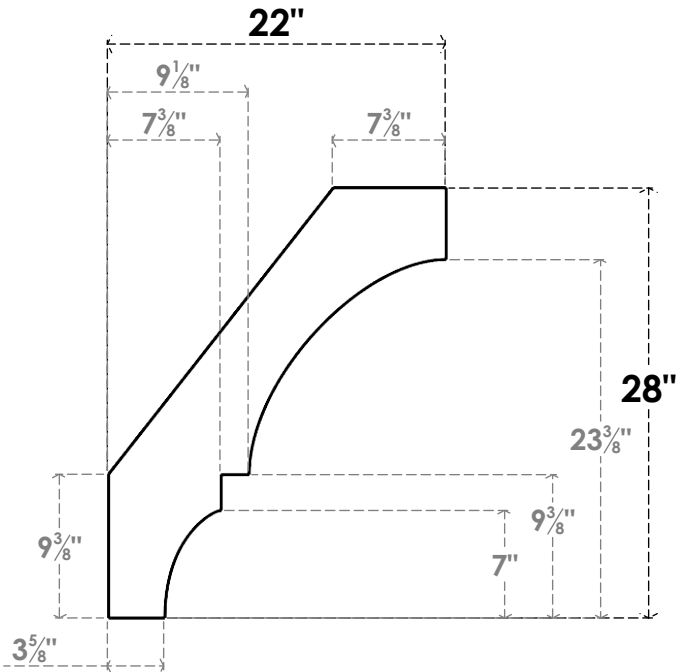

ITEM NUMBER: BRCPC055X22000X28000BOA

5 1/2"W X 22"D X 28"H BALBOA ARCHITECTURAL GRADE PVC CLOSED KNEE BRACE

SIDE PROFILE

FRONT PROFILE

ISOMETRIC

EKENA MILLWORK
2300 WEST MAIN ST.
CLARKSVILLE, TX 75426
TOLL FREE: 866-607-0453
WWW.EKENAMILLWORK.COM