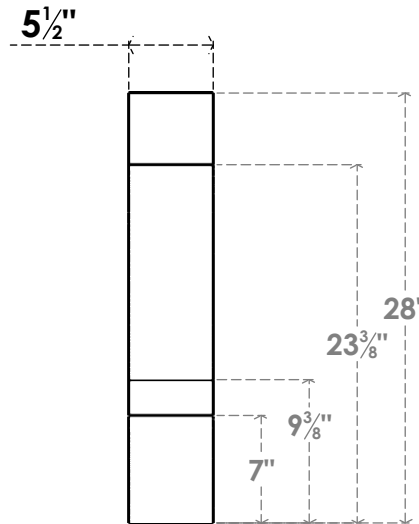

ITEM NUMBER: BRCPC055X22000X28000BOA

5 1/2"W X 22"D X 28"H BALBOA ARCHITECTURAL GRADE PVC CLOSED KNEE BRACE

SIDE PROFILE

FRONT PROFILE

ISOMETRIC

EKENA MILLWORK
2300 WEST MAIN ST.
CLARKSVILLE, TX 75426
TOLL FREE: 866-607-0453
WWW.EKENAMILLWORK.COM

NOTES

1. INSTALLATION TO BE COMPLETED IN ACCORDANCE WITH MANUFACTURER'S SPECIFICATIONS.
2. DRAWING MAY NOT BE TO SCALE
3. THIS DRAWING IS INTENDED FOR DESIGN AND PLANNING PURPOSES ONLY.
4. ALL INFORMATION CONTAINED HEREIN WAS CURRENT AT THE TIME OF DEVELOPMENT BUT MUST BE REVIEWED AND APPROVED BY THE PRODUCT MANUFACTURER TO BE CONSIDERED ACCURATE.
5. ARCHITECTURAL GRADE PVC PRODUCTS ARE MADE FROM EXPANDED CELLULAR PVC AND COME NATURALLY WHITE BUT MAY BE PAINTED